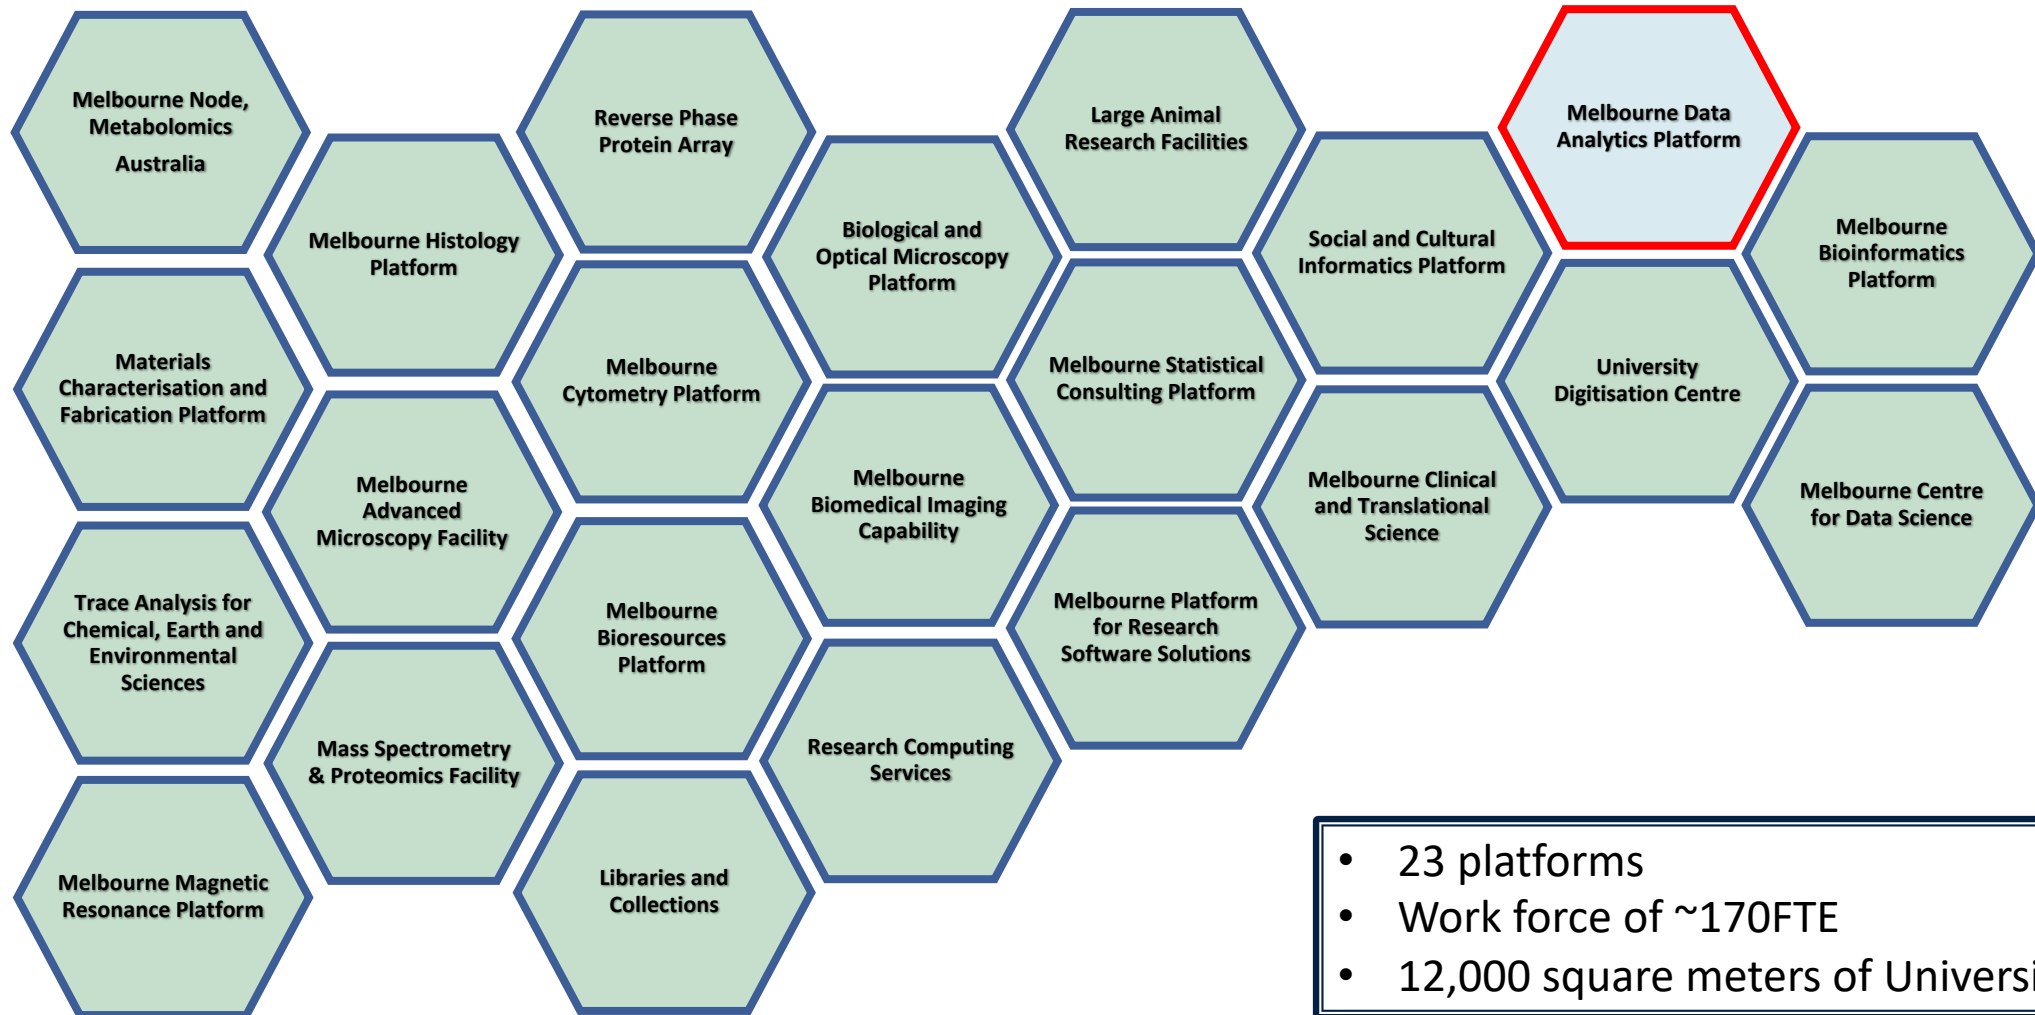

THE UNIVERSITY OF
MELBOURNE

Petascale
Campus
Initiative

Introducing MDAP

Ed Tescari & Karen Thompson

**MELBOURNE
DATA ANALYTICS
PLATFORM**

We are a team of academic specialists working to enable data-intensive research across the disciplines at the University.

MDAP formed as part of the Petascale Campus Initiative (PCI) — a five year plan to accelerate the University's capacity for data-intensive research over 2018 to 2022.

Petascale Campus Initiative (PCI):

Infrastructure

Leadership

Workforce = MDAP

University of Melbourne Research Infrastructure

- 23 platforms
- Work force of ~170FTE
- 12,000 square meters of University space

Melbourne Data Analytics Platform (MDAP):