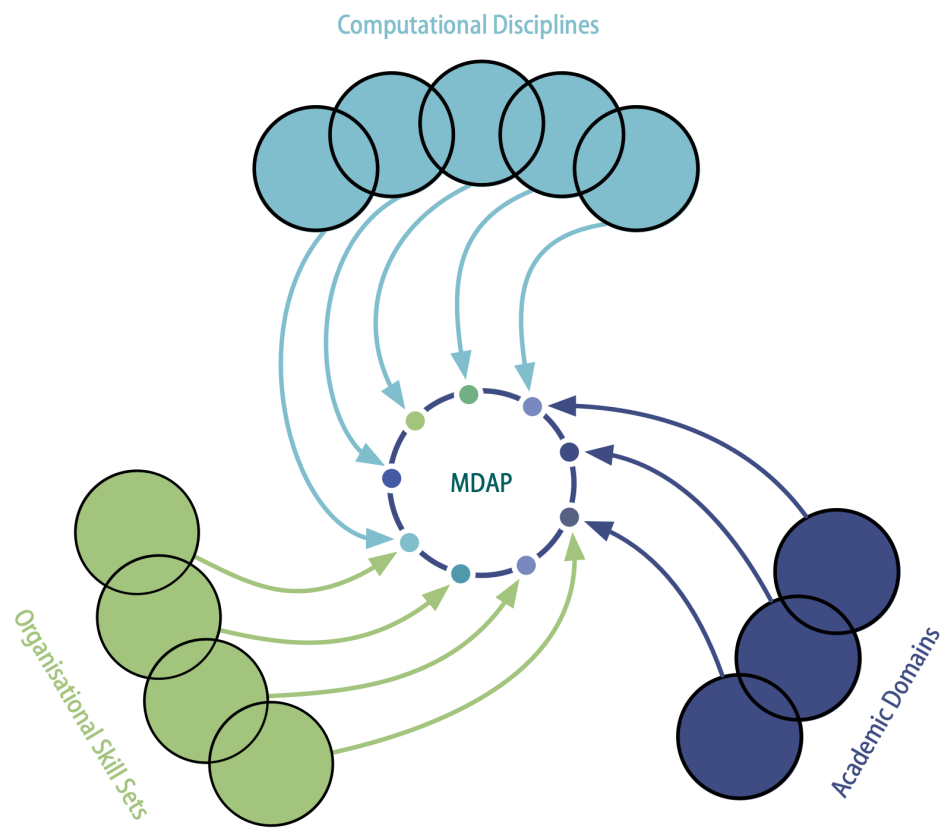

MDAP formed as part of the Petascale Campus Initiative (PCI) — a five year plan to accelerate the University's capacity for data-intensive research over 2018 to 2022.

Petascale Campus Initiative (PCI):

Infrastructure

Leadership

Workforce = MDAP

University of Melbourne Research Infrastructure

- 23 platforms
- Work force of ~170FTE
- 12,000 square meters of University space

Melbourne Data Analytics Platform (MDAP):

Collaboration

Computing

Research Impact

Our team

MELBOURNE
DATA ANALYTICS
PLATFORM

Research Data Academic Specialists

Analytic expertise

- High performance and cloud computing
- Natural language processing
- Machine learning
- Computing infrastructure
- Data wrangling and analysis
- Image processing
- Process automation
- Virtual/augmented reality
- Visualisation
- Web development
- **+ more**

Stewardship expertise

(developing capability)

- Collaborate with researchers in all stages of a research endeavour
 - design and research questions
 - data collection, workflows and management
 - analysis and presenting results
- Supporting researchers in setting up long-term management of research output (eg. FAIR, CARE, Open scholarship)
- Community building
- **+ more**