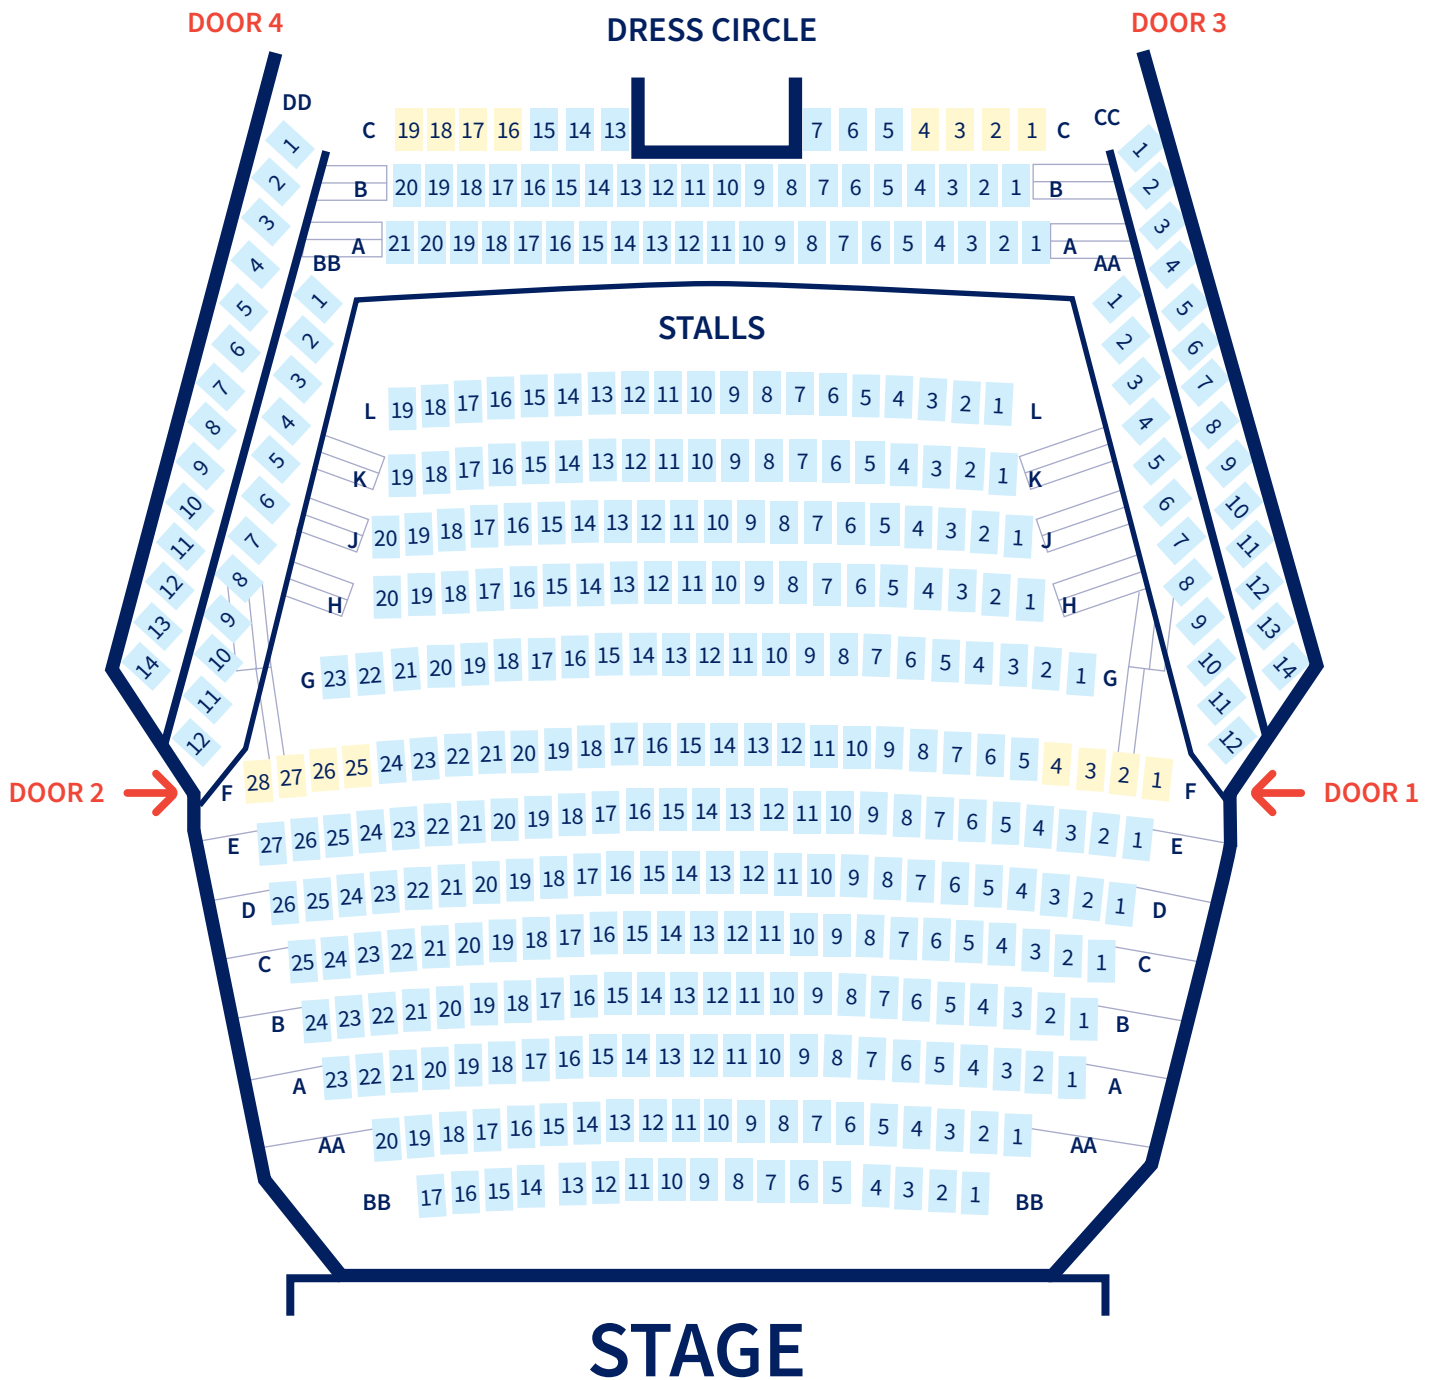

THE UNIVERSITY OF
MELBOURNE

Union Theatre Arts and Cultural Building

Numbered seating
 Wheelchair position
 Stairs