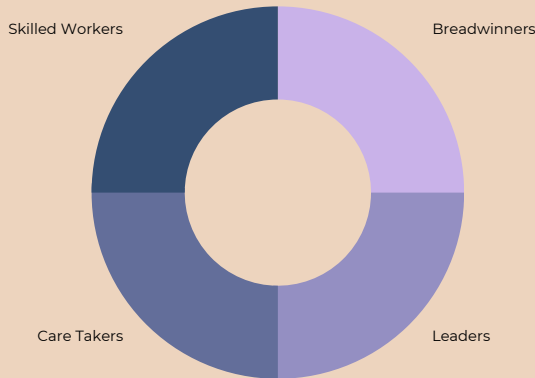

The **Empowering Women Seeking Asylum Initiative** was developed in recognition of Women Seeking Asylum as promising leaders in Australian society and future of work.

The intersectional facets of WSA lives must be factored into the development of their support.

Women Seeking Asylum are more than just 'women' and 'asylum seekers'.

They are wives, mothers, sisters and daughters.

They are also equally:

WANT TO HELP?

Recognise Challenges.
Identify Resources.

empoweringwsa@wix.com